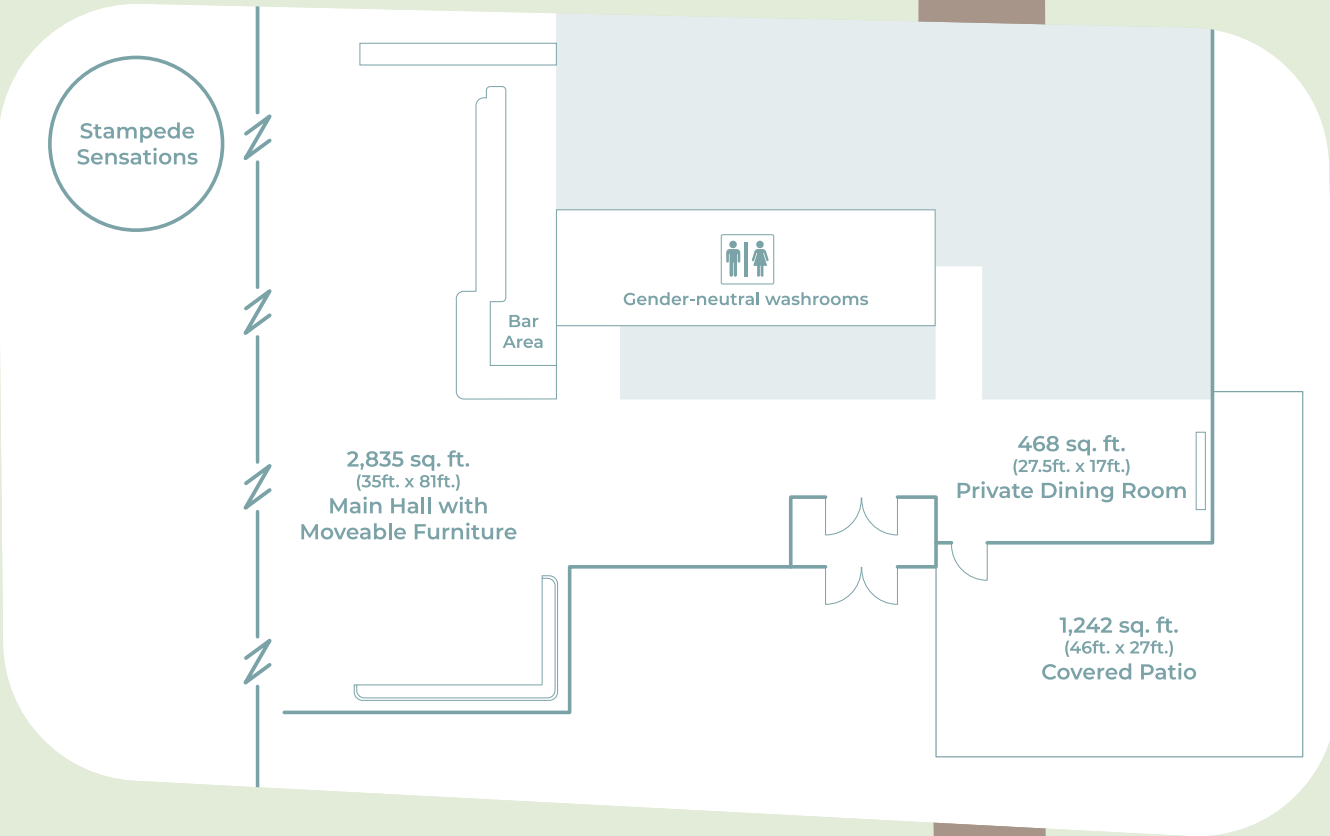

4th Street SE

6th Street SE

12th Avenue SE

5th Street SE

14th Avenue SE

Doherty Hall

Rundle Ruins

Maisie
(in the Sam Centre)

Outdoor Plaza Space

Outdoor Amphitheatre

Elbow River